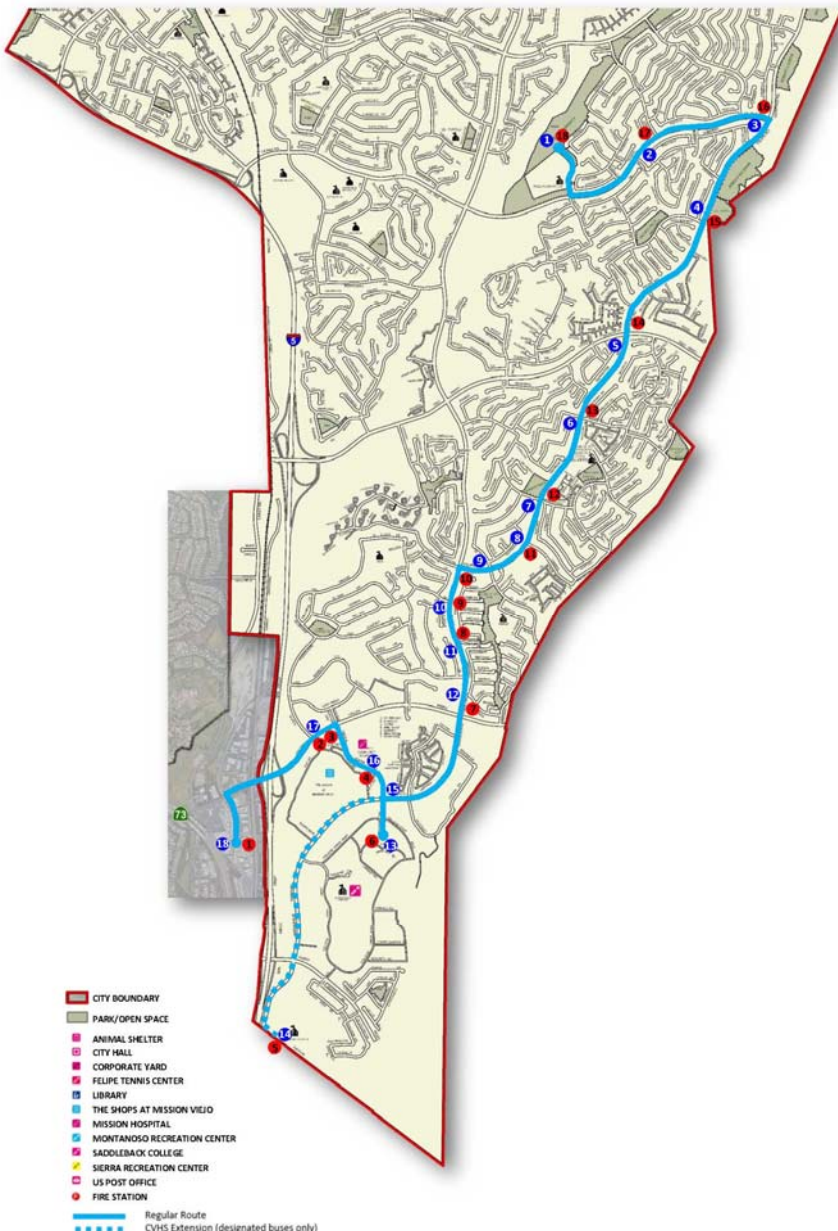

NORTHBOUND SHUTTLE SCHEDULE

LN/MV METROLINK STATION	CAPISTRANO VALLEY HS	SADDLEBACK COLLEGE	FELIPE & LA PAZ	NP MURRAY COMMUNITY CENTER
7:04 a	--	7:13 a	7:36 a	7:43 a
^{NS}7:49 a	--	7:58 a	8:21 a	8:28 a
^S	7:52 a	7:58 a	8:21 a	8:28 a
8:34 a	--	8:43 a	9:06 a	9:13 a
9:19 a	--	9:28 a	9:51 a	9:58 a
10:04 a	--	10:13 a	10:36 a	10:43 a
10:49 a	--	10:58 a	11:21 a	11:28 a
11:34 a	--	11:43 a	12:06 p	12:13 p
12:19 p	--	12:28 p	12:51 p	12:58 p
1:04 p	--	1:13 p	1:36 p	1:43 p
2:04 p	--	2:13 p	2:36 p	2:43 p
^{NS}2:45 p	--	2:54 p	3:17 p	3:24 p
^S2:45 p	2:59 p	3:09 p	3:32 p	3:39 p
3:39 p	--	3:48 p	4:11 p	4:18 p
4:34 p	--	4:43 p	5:06 p	5:13 p
5:04 p	--	5:13 p	5:36 p	5:43 p
6:00 p	--	6:09 p	--	--

SOUTHBOUND SHUTTLE SCHEDULE

NP MURRAY COMMUNITY CENTER	FELIPE & LA PAZ	SADDLEBACK COLLEGE	CVHS	LN/MV METROLINK STATION
^S6:00 a	6:06 a	--	6:35 a	6:49 a
^S6:55 a	7:01 a	7:25 a	7:35 a	--
^{NS}7:00 a	7:06 a	7:30 a	--	7:39 a
7:45 a	7:51 a	8:15 a	--	8:24 a
8:30 a	8:36 a	9:00 a	--	9:09 a
9:15 a	9:21 a	9:45 a	--	9:54 a
10:00 a	10:06 a	10:30 a	--	10:39 a
10:45 a	10:51 a	11:15 a	--	11:24 a
11:30 a	11:36 a	12:00 p	--	12:09 p
12:15 p	12:21 p	12:45 p	--	12:54 p
1:00 p	1:06 p	1:30 p	--	1:39 p
1:45 p	1:51 p	2:15 p	--	2:24 p
2:45 p	2:51 p	3:15 p	--	3:24 p
3:45 p	3:51 p	4:15 p	--	4:24 p
4:20 p	4:26 p	4:50 p	--	4:59 p
5:15 p	5:21 p	5:45 p	--	5:54 p
5:45 p	5:51 p	6:15 p	--	6:24 p

^SShuttle operates on days Capistrano Valley High School is in session.

^{NS}Shuttle operates on days Capistrano Valley High School is not in session.

NORTHBOUND		
STOP	STREET	CROSS-STREET
1	LN/MV Metrolink Station	Dock 1
2	Crown Valley	Shops at Mission Viejo
3	Medical Center	Crown Valley
4	Medical Center	Mission Hospital Entrance
5	Via Escolar	CVHS Entrance
6	College	College Drive West
7	Marguerite	Crown Valley
8	Marguerite	Cordova Canyon
9	Marguerite	La Sierra
10	Felipe	Marguerite
11	Felipe	Camden
12	Felipe	Barbadanes
13	Felipe	Athens
14	Felipe	Oso
15	Felipe	Fieldcrest
16	La Paz	Felipe
17	La Paz	Arbolitos
18	Interior	Norman P Murray Center

SOUTHBOUND		
STOP	STREET	CROSS-STREET
1	Interior	Norman P Murray Center
2	La Paz	Briarwood
3	Felipe	La Paz
4	Felipe	Fieldcrest
5	Felipe	Oso
6	Felipe	Buscador
7	Felipe	Barbadanes
8	Felipe	Camden
9	Felipe	El Retiro
10	Marguerite	La Sierra
11	Marguerite	Cordova Canyon
12	Marguerite	Crown Valley
13	College	College Drive West
14	Via Escolar	CVHS Entrance
15	Medical Center	Marguerite
16	Medical Center	Mission Hospital Entrance
17	Crown Valley	Puerta Real
18	LN/MV Metrolink Station	Dock 1

- CITY BOUNDARY
- PARK/OPEN SPACE
- ANIMAL SHELTER
- CITY HALL
- CORPORATE YARD
- FELIPE TENNIS CENTER
- LIBRARY
- THE SHOPS AT MISSION VIEJO
- MISSION HOSPITAL
- MONTANOSO RECREATION CENTER
- SADDLEBACK COLLEGE
- SIERRA RECREATION CENTER
- US POST OFFICE
- FIRE STATION
- Regular Route
- - - - CVHS Extension (designated buses only)